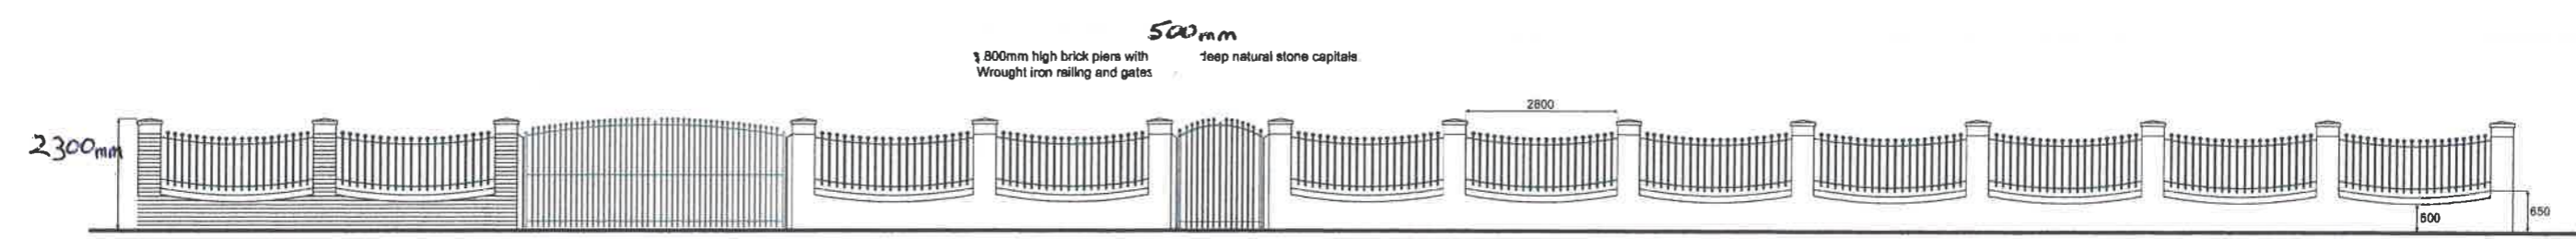

1800mm high soft board wooden fence on boundary

ST0803 / 15 FUL  
SOUTH TYNESIDE COUNCIL  
13 OCT 2015  
AREA PLANNING

Proposed Front Elevation