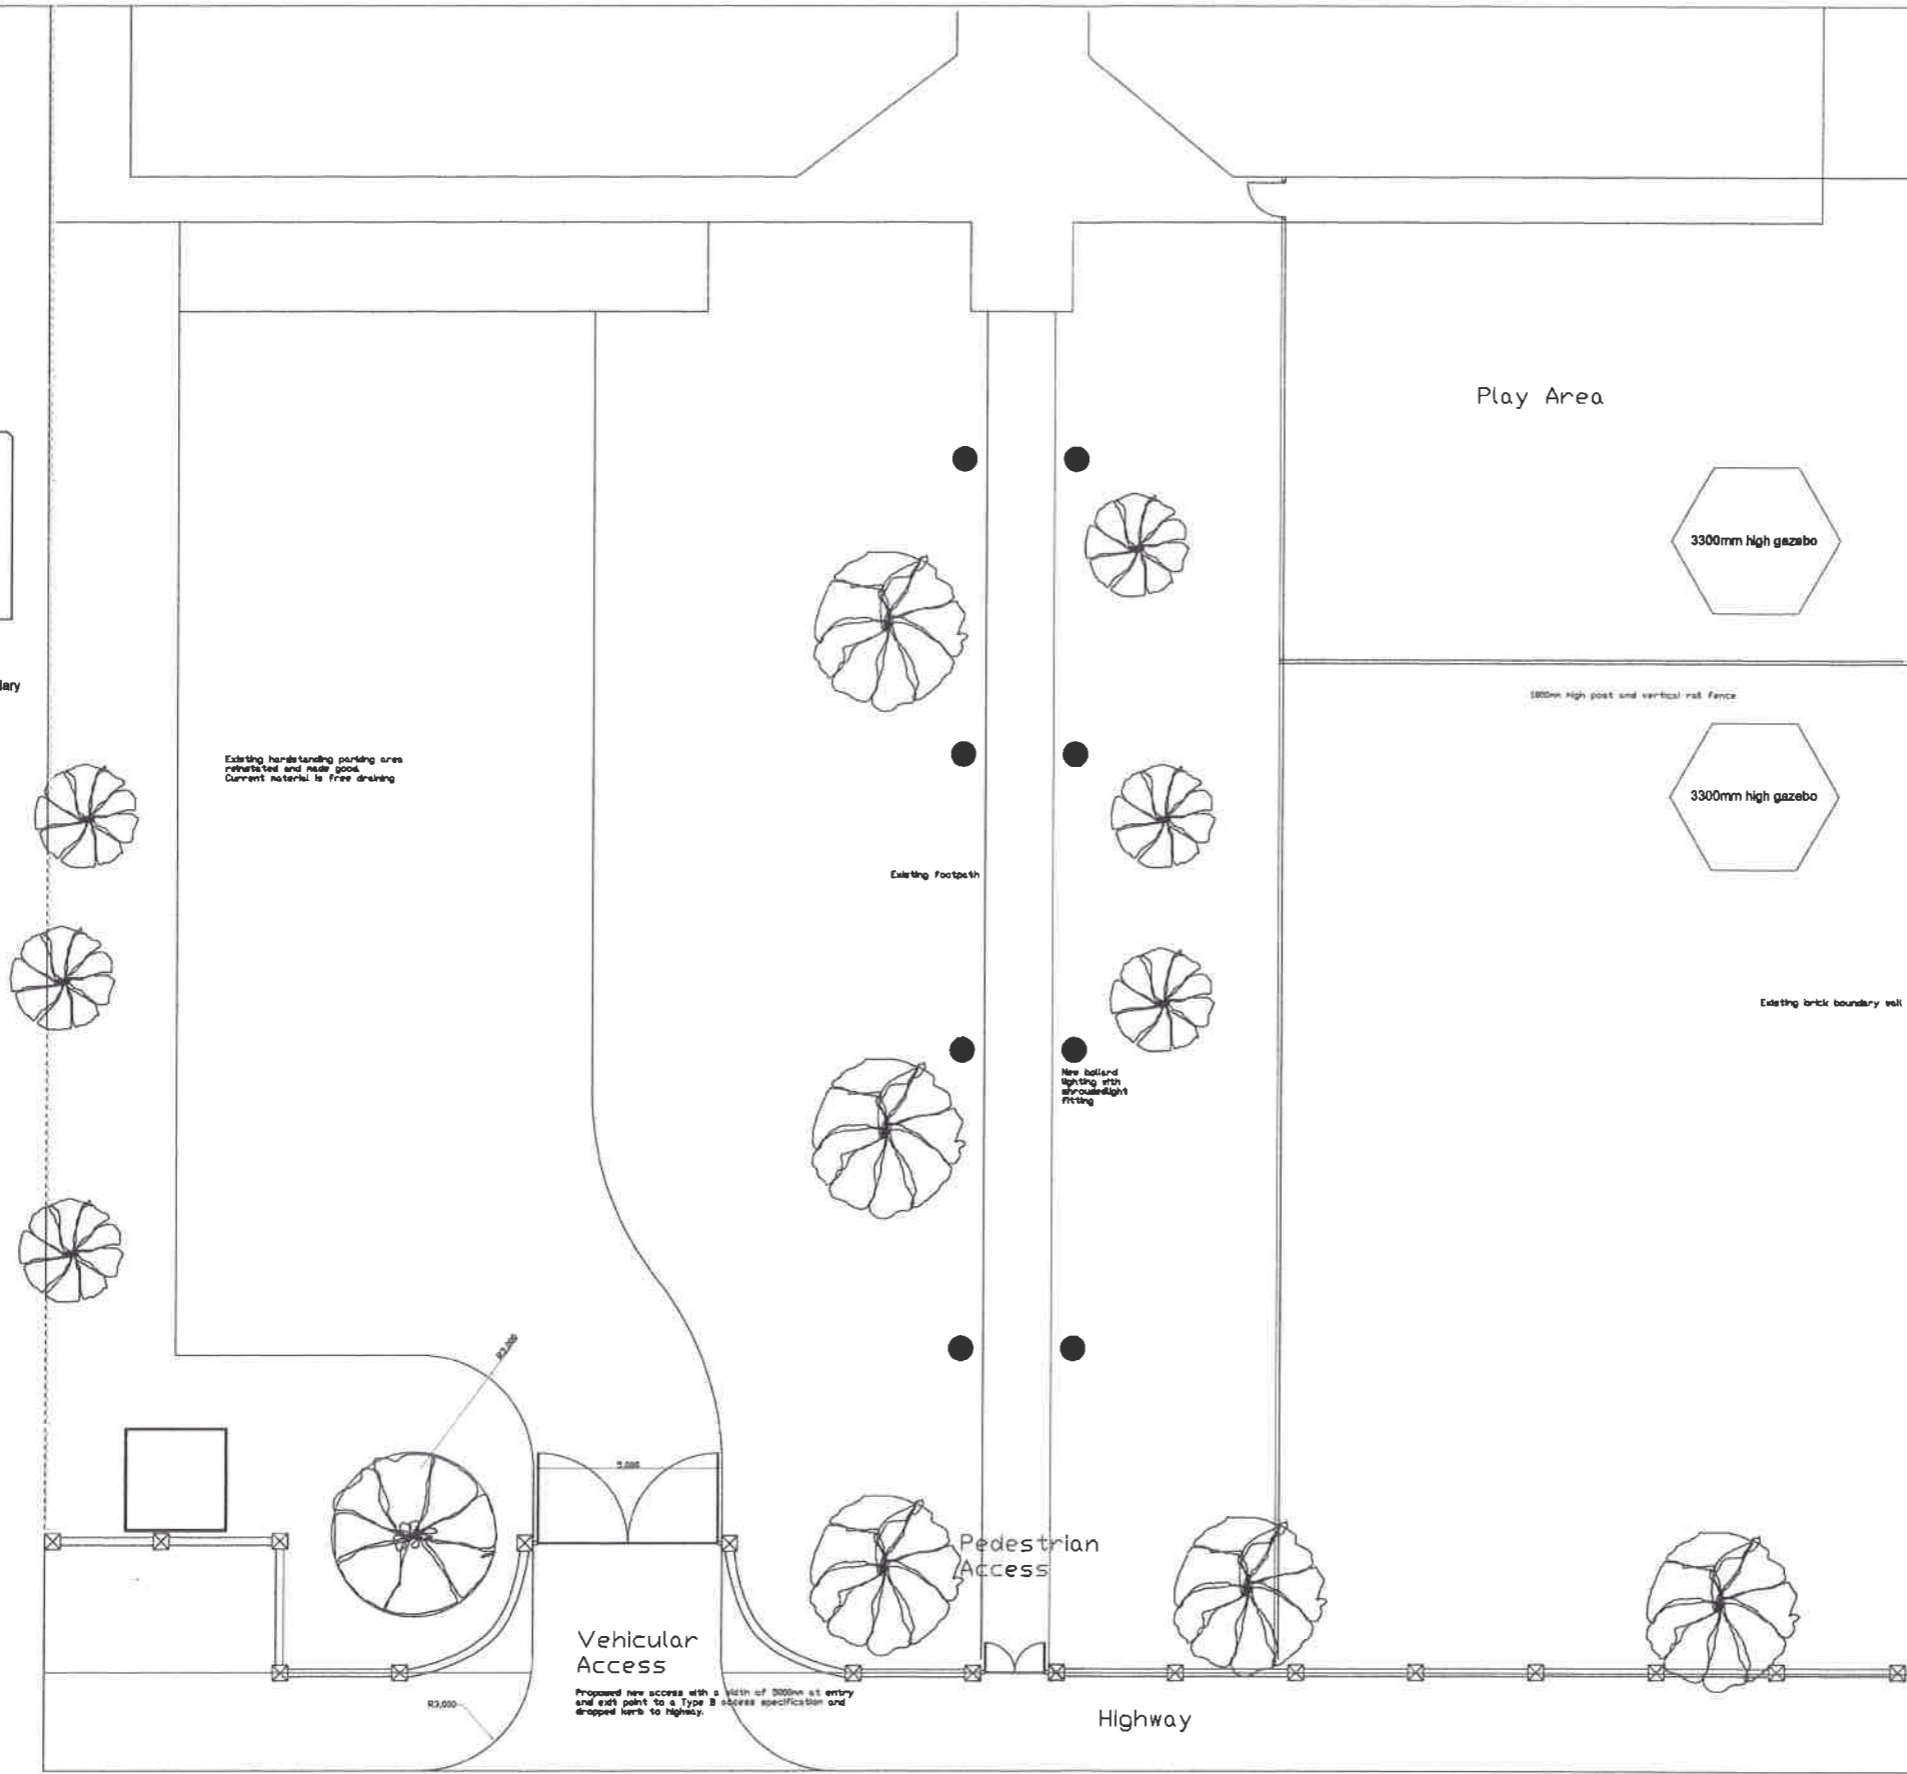

1800mm high soft board wooden fence on boundary

ST0803 / 15 FUL  
SOUTH TYNESIDE COUNCIL  
13 OCT 2015  
AREA PLANNING

Proposed Front Elevation